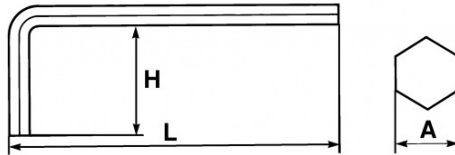

Photos and texts not contractually binding. Do not litter. Document generated on 2024-04-29 21:16:10

DESCRIPTION

Long hexagonal elbow keys in mm

For hexagon socket screws
Good handling and powerful
burnish presentation

Photos and texts not contractually binding. Do not litter. Document generated on 2024-04-29 21:16:10

SPECIFIC DATA

Designation	LONG OFFSET MALE KEY 2 MM
Sales reference	63-2
L (mm)	74
Weight (g)	3
H (mm)	16
A (mm)	2
Guarantee	O