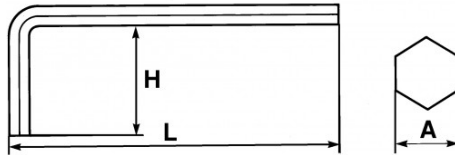

Photos and texts not contractually binding. Do not litter. Document generated on 2024-04-29 22:50:57

DESCRIPTION

Long hexagonal elbow keys in mm

For hexagon socket screws
Good handling and powerful
burnish presentation

Photos and texts not contractually binding. Do not litter. Document generated on 2024-04-29 22:50:57

SPECIFIC DATA

Designation	LONG OFFSET MALE KEY 2.5 MM
Sales reference	63-2,5
L (mm)	85
Weight (g)	4
H (mm)	18
A (mm)	2.5
Guarantee	O