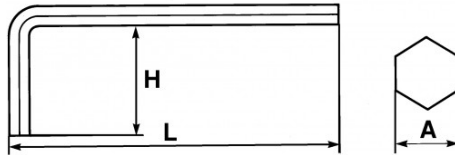

Photos and texts not contractually binding. Do not litter. Document generated on 2024-04-30 04:57:55

DESCRIPTION

Long hexagonal elbow keys in mm

For hexagon socket screws
Good handling and powerful
burnish presentation

Photos and texts not contractually binding. Do not litter. Document generated on 2024-04-30 04:57:55

SPECIFIC DATA

Designation	LONG OFFSET MALE KEY 19 MM
Sales reference	63-19
L (mm)	269
Weight (g)	840
H (mm)	70
A (mm)	19
Guarantee	O