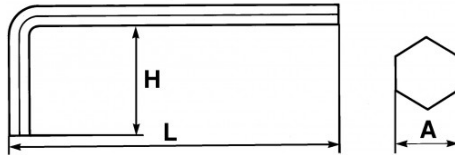

SPECIFIC DATA

Designation	LONG OFFSET MALE KEY 17 MM
Sales reference	63-17
L (mm)	269
Weight (g)	600
H (mm)	63
A (mm)	17
Guarantee	O

**Guarantee applied**

**O | SAM TOOL guarantee.**

Guarantee without time limit on the tools used under normal conditions.