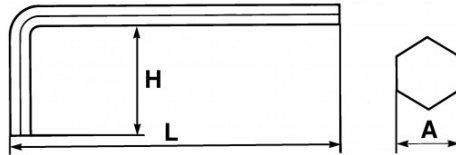

SPECIFIC DATA

Designation	LONG OFFSET MALE KEY 14 MM
Sales reference	63-14
L (mm)	214
Weight (g)	365
H (mm)	56
A (mm)	14
Guarantee	O

**Guarantee applied**

**O | SAM TOOL guarantee.**

Guarantee without time limit on the tools used under normal conditions.