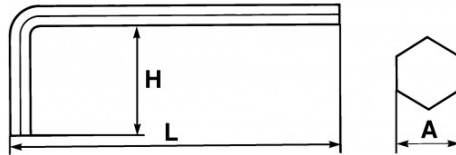

DESCRIPTION

Long hexagonal elbow keys in mm

For hexagon socket screws
Good handling and powerful
burnish presentation

STANDARDS / DIRECTIVES

NF ISO 2936, ISO 2936

SAM Outillage

10 rue Camille de Rochetaillée
42000 Saint-Etienne - France

Designation	LONG OFFSET MALE KEY 12 MM
Sales reference	63-12
L (mm)	214
Weight (g)	240
H (mm)	45
A (mm)	12
Guarantee	O

Guarantee applied

O | SAM TOOL guarantee.

Guarantee without time limit on the tools used under normal conditions.