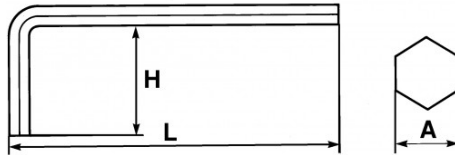

Photos and texts not contractually binding. Do not litter. Document generated on 2024-04-30 07:02:08

DESCRIPTION

Long hexagonal elbow keys in mm

For hexagon socket screws
Good handling and powerful
burnish presentation

Photos and texts not contractually binding. Do not litter. Document generated on 2024-04-30 07:02:08

SPECIFIC DATA

Designation	LONG OFFSET MALE KEY 11 MM
Sales reference	63-11
L (mm)	193
Weight (g)	193
H (mm)	43
A (mm)	11
Guarantee	O