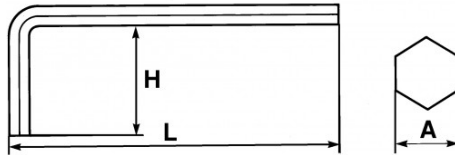

**SPECIFIC DATA**

Designation	LONG OFFSET MALE KEY 10 MM
Sales reference	63-10
L (mm)	179
Weight (g)	125
H (mm)	40
A (mm)	10
Guarantee	O

**Guarantee applied**

**O | SAM TOOL guarantee.**

Guarantee without time limit on the tools used under normal conditions.