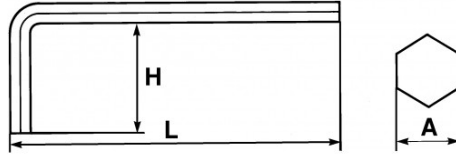

Photos and texts not contractually binding. Do not litter. Document generated on 2024-05-07 02:02:30

DESCRIPTION

Long hexagonal elbow keys in inches

For 6-flat socket screws. Good grip and power. Burnished finish.

Designation	LONG OFFSET 6-FLAT MALE KEY IN INCHES 1/8"
Sales reference	63-1/8
L (mm)	89
Weight (g)	8
H (mm)	20
A"	1/8"
Guarantee	O

Guarantee applied

O | SAM TOOL guarantee.

Guarantee without time limit on the tools used under normal conditions.