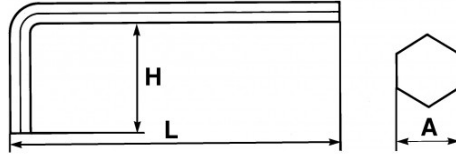

Designation	LONG OFFSET 6-FLAT MALE KEY IN INCHES 1/4"
Sales reference	63-1/4
L (mm)	141
Weight (g)	50
H (mm)	34
A"	1/4"
Guarantee	O

**Guarantee applied**

**O | SAM TOOL guarantee.**

Guarantee without time limit on the tools used under normal conditions.