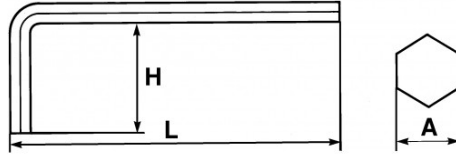

Photos and texts not contractually binding. Do not litter. Document generated on 2024-05-06 17:09:47

**DESCRIPTION****Long hexagonal elbow keys in inches**

For 6-flat socket screws. Good grip and power. Burnished finish.

Designation	LONG OFFSET 6-FLAT MALE KEY IN INCHES 1/2"
Sales reference	63-1/2
L (mm)	214
Weight (g)	290
H (mm)	43
A"	1/2"
Guarantee	O

Guarantee applied

O | SAM TOOL guarantee.

Guarantee without time limit on the tools used under normal conditions.