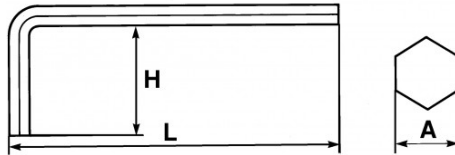

Photos and texts not contractually binding. Do not litter. Document generated on 2024-04-30 01:58:03

DESCRIPTION

Long hexagonal elbow keys in mm

For hexagon socket screws
Good handling and powerful
burnish presentation

Photos and texts not contractually binding. Do not litter. Document generated on 2024-04-30 01:58:03

SPECIFIC DATA

Designation	LONG OFFSET MALE KEY 1.5 MM
Sales reference	63-1,5
L (mm)	62
Weight (g)	10
H (mm)	14
A (mm)	1.5
Guarantee	O