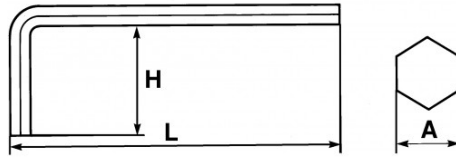

Photos and texts not contractually binding. Do not litter. Document generated on 2024-05-06 19:42:25

DESCRIPTION

Long hexagonal elbow keys in inches

For 6-flat socket screws. Good grip and power. Burnished finish.

Sales reference	L (mm)	Weight (g)	H (mm)	A"	Guarantee
63-1/2	214	290	43	1/2"	O
63-1/16	62	10	14	1/16"	O
63-1/4	141	50	34	1/4"	O
63-5/16	151	86	36	5/16"	O
63-7/32	135	33	32	7/32"	O
63-3/8	169	130	38	3/8"	O
63-3/16	114	22	28	3/16"	O
63-7/16	193	184	40	7/16"	O
63-5/32	104	12	25	5/32"	O
63-1/8	89	8	20	1/8"	O
63-9/16	214	390	45	9/16"	O
63-3/4	269	800	63	3/4"	O
63-3/32	85	4	18	3/32"	O
63-5/8	265	520	56	5/8"	O
63-5/64	74	2	16	5/64"	O