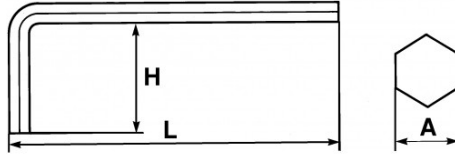

Photos and texts not contractually binding. Do not litter. Document generated on 2024-05-05 17:42:49

DESCRIPTION

Short elbow hexagonal keys in inches

Chrome-vanadium steel. For 6-flat socket screw. Burnished finish.

Designation	ALLEN KEY SHORT 9/16"
Sales reference	62-9/16
L (mm)	155
Weight (g)	276
H (mm)	55
A"	9/16
Guarantee	O

Guarantee applied

O | SAM TOOL guarantee.

Guarantee without time limit on the tools used under normal conditions.