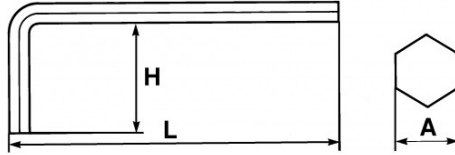

Designation	SHORT OFFSET MALE KEY IN INCHES 5/8"
Sales reference	62-5/8
L (mm)	175
Weight (g)	385
H (mm)	60
A"	5/8
Guarantee	O

**Guarantee applied**

**O | SAM TOOL guarantee.**

Guarantee without time limit on the tools used under normal conditions.