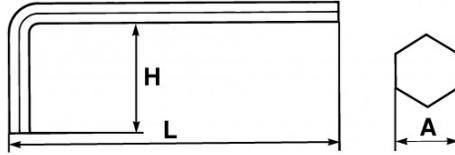

Photos and texts not contractually binding. Do not litter. Document generated on 2024-05-05 22:05:01

**DESCRIPTION****Short elbow hexagonal keys in inches**

Chrome-vanadium steel. For 6-flat socket screw. Burnished finish.

Designation	SHORT OFFSET MALE KEY IN INCHES 5/64"
Sales reference	62-5/64
L (mm)	52
Weight (g)	2
H (mm)	16
A"	5/64
Guarantee	O

Guarantee applied

O | SAM TOOL guarantee.

Guarantee without time limit on the tools used under normal conditions.