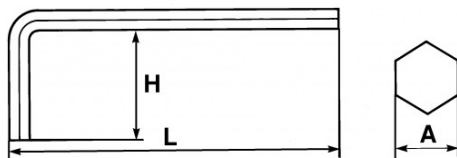

Designation	SHORT OFFSET MALE KEY IN INCHES 5/32"
Sales reference	62-5/32
L (mm)	75
Weight (g)	11
H (mm)	25
A"	5/32
Guarantee	O

**Guarantee applied**

**O | SAM TOOL guarantee.**

Guarantee without time limit on the tools used under normal conditions.