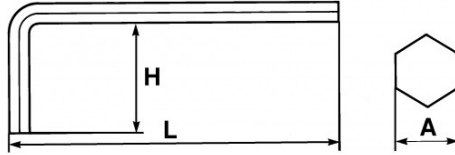

Photos and texts not contractually binding. Do not litter. Document generated on 2024-05-05 20:25:27

DESCRIPTION

Short elbow hexagonal keys in inches

Chrome-vanadium steel. For 6-flat socket screw. Burnished finish.

Designation	SHORT OFFSET MALE KEY IN INCHES 3/8"
Sales reference	62-3/8
L (mm)	114
Weight (g)	95
H (mm)	39
A"	3/8
Guarantee	O

Guarantee applied

O | SAM TOOL guarantee.

Guarantee without time limit on the tools used under normal conditions.