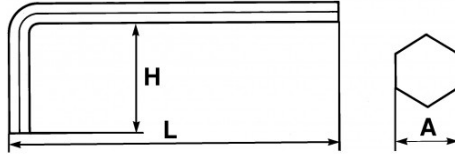

Photos and texts not contractually binding. Do not litter. Document generated on 2024-05-05 22:24:17

**DESCRIPTION****Short elbow hexagonal keys in inches**

Chrome-vanadium steel. For 6-flat socket screw. Burnished finish.

Designation	SHORT OFFSET MALE KEY IN INCHES 3/16"
Sales reference	62-3/16
L (mm)	85
Weight (g)	18
H (mm)	28
A"	3/16
Guarantee	O

Guarantee applied

O | SAM TOOL guarantee.

Guarantee without time limit on the tools used under normal conditions.