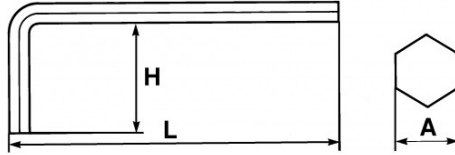

Designation	SHORT OFFSET MALE KEY IN INCHES 1/8"
Sales reference	62-1/8
L (mm)	65
Weight (g)	5
H (mm)	19.5
A"	1/8
Guarantee	O

**Guarantee applied**

**O | SAM TOOL guarantee.**

Guarantee without time limit on the tools used under normal conditions.