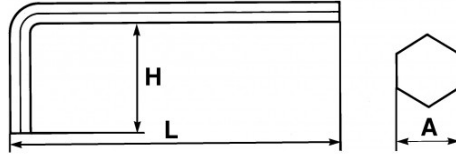

Photos and texts not contractually binding. Do not litter. Document generated on 2024-05-05 18:49:21

**DESCRIPTION****Short elbow hexagonal keys in inches**

Chrome-vanadium steel. For 6-flat socket screw. Burnished finish.

Designation	SHORT OFFSET MALE KEY IN INCHES 1/4"
Sales reference	62-1/4
L (mm)	102
Weight (g)	31
H (mm)	35
A"	1/4
Guarantee	O

Guarantee applied

O | SAM TOOL guarantee.

Guarantee without time limit on the tools used under normal conditions.