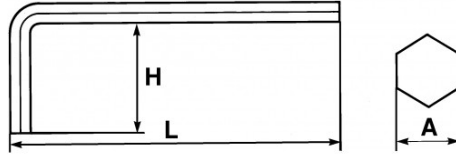

**DESCRIPTION****Short elbow hexagonal keys in inches**

Chrome-vanadium steel. For 6-flat socket screw. Burnished finish.

**SPECIFIC DATA****SAM Outillage**

10 rue Camille de Rochetaillée  
42000 Saint-Etienne - France

RCS Saint-Etienne B 338 002 231 | SAS au capital de 8 189 583 €

<https://www.sam-outillage.com/>

Photos and texts not contractually binding. Do not litter. Document generated on 2024-05-05 18:48:40

Designation	SHORT OFFSET MALE KEY IN INCHES 1/2"
Sales reference	62-1/2
L (mm)	138
Weight (g)	208
H (mm)	46
A"	1/2
Guarantee	O