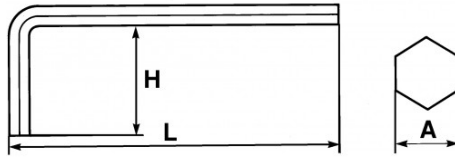

DESCRIPTION

Short elbow hexagonal keys in inches

Chrome-vanadium steel. For 6-flat socket screw. Burnished finish.

SPECIFIC DATA

SAM Outillage

10 rue Camille de Rochetaillée
42000 Saint-Etienne - France

RCS Saint-Etienne B 338 002 231 | SAS au capital de 8 189 583 €

<https://www.sam-outillage.com/>

Photos and texts not contractually binding. Do not litter. Document generated on 2024-05-05 17:48:53

| Sales reference | L (mm) | Weight (g) | H (mm) | A" | Guarantee |
|-----------------------|--------|------------|--------|------|-----------|
| 62-1/2 | 138 | 208 | 46 | 1/2 | O |
| 62-1/16 | 48 | 2 | 14 | 1/16 | O |
| 62-1/4 | 102 | 31 | 35 | 1/4 | O |
| 62-5/16 | 107 | 60 | 37 | 5/16 | O |
| 62-7/32 | 94 | 31 | 32 | 7/32 | O |
| 62-3/8 | 114 | 95 | 39 | 3/8 | O |
| 62-3/16 | 85 | 18 | 28 | 3/16 | O |
| 62-7/16 | 130 | 135 | 42 | 7/16 | O |
| 62-5/32 | 75 | 11 | 25 | 5/32 | O |
| 62-1/8 | 65 | 5 | 19.5 | 1/8 | O |
| 62-9/16 | 155 | 276 | 55 | 9/16 | O |
| 62-3/4 (not marketed) | 199 | 615 | 69 | 3/4 | O |
| 62-3/32 | 59 | 3 | 18 | 3/32 | O |
| 62-5/8 | 175 | 385 | 60 | 5/8 | O |
| 62-5/64 | 52 | 2 | 16 | 5/64 | O |