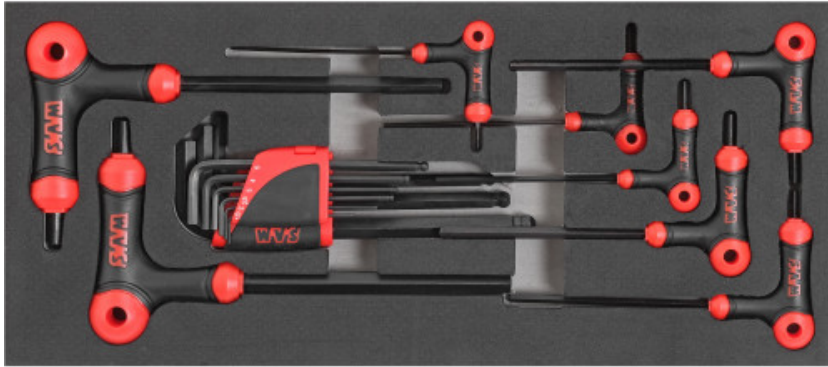

Module of 6-flat male keys with L-shaped handle

60-PTJ17MM

SAM Outillage

10 rue Camille de Rochetaillée
42000 Saint-Etienne - France

RCS Saint-Etienne B 338 002 231 | SAS au capital de 8 189 583 €

<https://www.sam-outillage.com/>

Photos and texts not contractually binding. Do not litter. Document generated on 2024-05-06 10:28:56

DESCRIPTION

Module of 6-flat male keys with L-shaped handle

Foam module for L-shaped male 6-flat keys. Equipped with a long arm and a short arm. Burnished finish.

SPECIFIC DATA

Designation	MALE MODULE 6-FLAT MALE KEYS WITH HANDLES
Sales reference	60-PTJ17MM
Weight (g)	1130
Set	foam module
Container	8

SAM Outillage

10 rue Camille de Rochetaillée
42000 Saint-Etienne - France

Guarantee applied

O | SAM TOOL guarantee.

Guarantee without time limit on the tools used under normal conditions.

>> [Find out more](#)

Toolset

	x 1	Rack of 9 male 6-flat keys with spherical head in mm 67-AR9A
	x 8	Hexagonal keys with handles 60-PT... Ref : 2 - 2,5 - 3 - 4 - 5 - 6 - 8 - 10