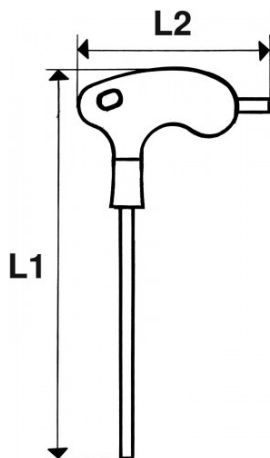

burnish presentation

STANDARDS / DIRECTIVES

NF ISO 2936, ISO 2936

SAM Outillage

10 rue Camille de Rochetaillée
42000 Saint-Etienne - France

RCS Saint-Etienne B 338 002 231 | SAS au capital de 8 189 583 €

<https://www.sam-outillage.com/>

Photos and texts not contractually binding. Do not litter. Document generated on 2024-04-28 09:57:34

SPECIFIC DATA

Designation	HEXAGONAL ALLEN KEY "L" 6 POINTS 8MM
Sales reference	60-PT8
Weight (g)	154
A (mm)	8
L1 (mm)	205
L2 (mm)	110
l1 (mm)	130
l2 (mm)	17
Guarantee	O