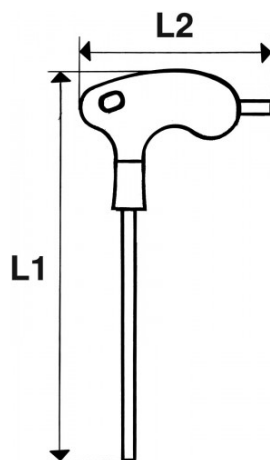

SPECIFIC DATA

Designation	HEXAGONAL ALLEN KEY "L" 6 POINTS 6MM
Sales reference	60-PT6
Weight (g)	81
A (mm)	6
L1 (mm)	155
L2 (mm)	80
l1 (mm)	102
l2 (mm)	16
Guarantee	O

**Guarantee applied**

**O | SAM TOOL guarantee.**