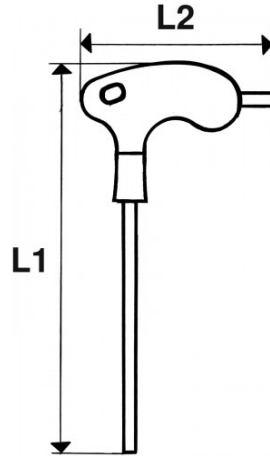

burnish presentation

STANDARDS / DIRECTIVES

NF ISO 2936, ISO 2936

SAM Outillage

10 rue Camille de Rochetaillée
42000 Saint-Etienne - France

RCS Saint-Etienne B 338 002 231 | SAS au capital de 8 189 583 €

<https://www.sam-outillage.com/>

Photos and texts not contractually binding. Do not litter. Document generated on 2024-04-28 14:19:26

SPECIFIC DATA

Designation	HEXAGONAL ALLEN KEY "L" 6 POINTS 5MM
Sales reference	60-PT5
Weight (g)	62
A (mm)	5
L1 (mm)	150
L2 (mm)	80
l1 (mm)	100
l2 (mm)	15
Guarantee	O