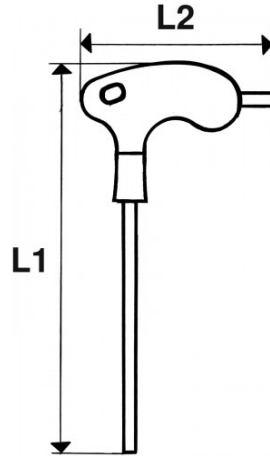

burnish presentation

STANDARDS / DIRECTIVES

NF ISO 2936, ISO 2936

SAM Outillage

10 rue Camille de Rochetaillée
42000 Saint-Etienne - France

RCS Saint-Etienne B 338 002 231 | SAS au capital de 8 189 583 €

<https://www.sam-outillage.com/>

Photos and texts not contractually binding. Do not litter. Document generated on 2024-04-28 07:10:22

SPECIFIC DATA

Designation	HEXAGONAL ALLEN KEY "L" 6 POINTS 4MM
Sales reference	60-PT4
Weight (g)	36
A (mm)	4
L1 (mm)	150
L2 (mm)	80
l1 (mm)	100
l2 (mm)	15
Guarantee	O