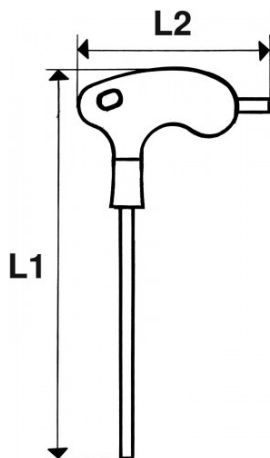

burnish presentation

STANDARDS / DIRECTIVES

NF ISO 2936, ISO 2936

SAM Outillage

10 rue Camille de Rochetaillée
42000 Saint-Etienne - France

RCS Saint-Etienne B 338 002 231 | SAS au capital de 8 189 583 €

<https://www.sam-outillage.com/>

Photos and texts not contractually binding. Do not litter. Document generated on 2024-04-29 01:34:39

SPECIFIC DATA

Designation	HEXAGONAL ALLEN KEY "L" 6 POINTS 3MM
Sales reference	60-PT3
Weight (g)	24
A (mm)	3
L1 (mm)	130
L2 (mm)	65
l1 (mm)	90
l2 (mm)	15
Guarantee	O