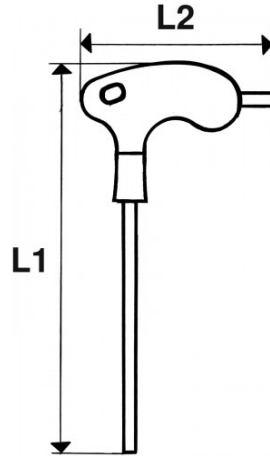

SPECIFIC DATA

Designation	HEXAGONAL ALLEN KEY "L" 6 POINTS 2MM
Sales reference	60-PT2
Weight (g)	17
A (mm)	2
L1 (mm)	130
L2 (mm)	65
l1 (mm)	90
l2 (mm)	15
Guarantee	O

**Guarantee applied**

**O | SAM TOOL guarantee.**