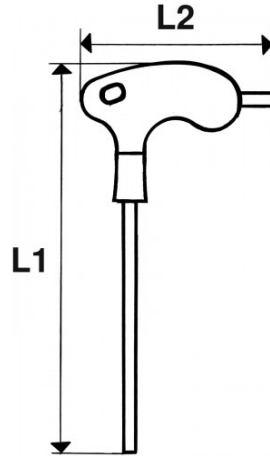

burnish presentation

STANDARDS / DIRECTIVES

NF ISO 2936, ISO 2936

SAM Outillage

10 rue Camille de Rochetaillée
42000 Saint-Etienne - France

RCS Saint-Etienne B 338 002 231 | SAS au capital de 8 189 583 €

<https://www.sam-outillage.com/>

Photos and texts not contractually binding. Do not litter. Document generated on 2024-04-28 09:20:48

SPECIFIC DATA

Designation	HEXAGONAL ALLEN KEY "L" 6 POINTS 25MM
Sales reference	60-PT2,5
Weight (g)	20
A (mm)	2.5
L1 (mm)	130
L2 (mm)	65
l1 (mm)	90
l2 (mm)	15
Guarantee	O