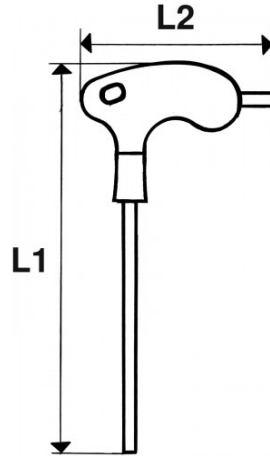

burnish presentation

STANDARDS / DIRECTIVES

NF ISO 2936, ISO 2936

SAM Outillage

10 rue Camille de Rochetaillée
42000 Saint-Etienne - France

RCS Saint-Etienne B 338 002 231 | SAS au capital de 8 189 583 €

<https://www.sam-outillage.com/>

Photos and texts not contractually binding. Do not litter. Document generated on 2024-04-28 06:44:48

SPECIFIC DATA

Designation	HEXAGONAL ALLEN KEY "L" 6 POINTS 10MM
Sales reference	60-PT10
Weight (g)	210
A (mm)	10
L1 (mm)	205
L2 (mm)	110
l1 (mm)	130
l2 (mm)	17
Guarantee	O