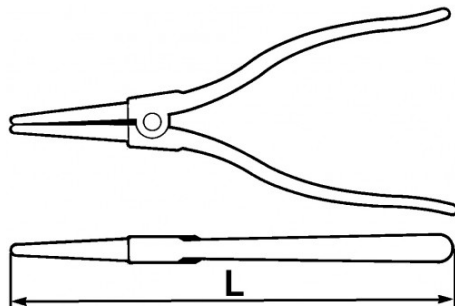

Photos and texts not contractually binding. Do not litter. Document generated on 2024-05-06 16:23:13

DESCRIPTION

90° elbowed straight nose outer circlips pliers

Steel with chrome-vanadium.

Black lacquered finishing.

PVC sheath branches.

The nose have a reversed conical form so as to get an ideal carriage throughout the gripping.

STANDARDS / DIRECTIVES

NF E73-130, DIN 5254

SAM Outillage

10 rue Camille de Rochetaillée
42000 Saint-Etienne - France

Sales reference	L (mm)	Weight (g)	L"	nozzle diameter mm	mini. Capacity mm	max. capacity mm	Guarantee
596-10 (not marketed)	140	96	5	0.9	3	10	O
596-17 (not marketed)	175	175	7	1.8	19	60	O
596-21 (not marketed)	225	245	9	2.3	40	100	O
596-28 (not marketed)	310	450	12" 1/2	3.2	85	140	O
596-13 (not marketed)	140	99	5	1.3	10	25	O