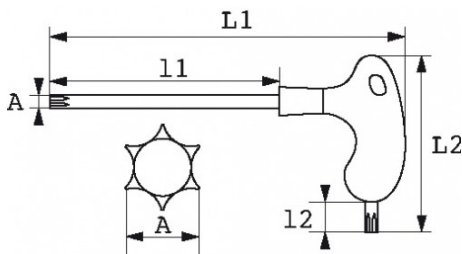

SPECIFIC DATA

Designation	RESISTORX MALE KEY T25 100X151.5 MM L-SHAPED HANDLE
Sales reference	59-PTX25
Weight (g)	75
L1 (mm)	151.5
Pattern	T25
L2 (mm)	80
l1 (mm)	100
l2 (mm)	16
Guarantee	O

**Guarantee applied**