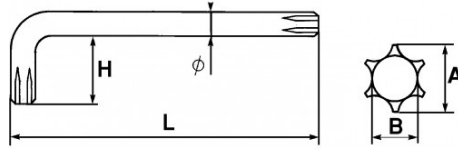

Designation	RESISTORX OFFSET MALE KEY 8 MM
Sales reference	59-8
L (mm)	45
Weight (g)	3
H (mm)	16
A (mm)	2.3
Diameter (mm)	2.5
Pattern	T8
B (mm)	1.5
Guarantee	O

**Guarantee applied**

**O | SAM TOOL guarantee.**