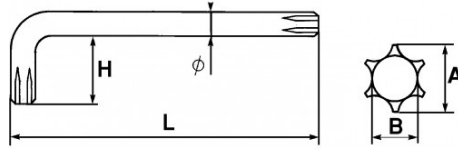

Designation	RESISTORX OFFSET MALE KEY 40 MM
Sales reference	59-40
L (mm)	76
Weight (g)	23
H (mm)	26
A (mm)	6.4
Diameter (mm)	6.5
Pattern	T40
B (mm)	4.6
Guarantee	O

**Guarantee applied**

**O | SAM TOOL guarantee.**