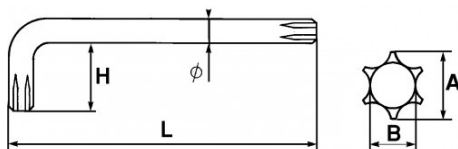

Designation	RESISTORX OFFSET MALE KEY 30 MM
Sales reference	59-30
L (mm)	70
Weight (g)	20
H (mm)	24
A (mm)	5.4
Diameter (mm)	5.5
Pattern	T30
B (mm)	3.9
Guarantee	O

Guarantee applied

O | SAM TOOL guarantee.