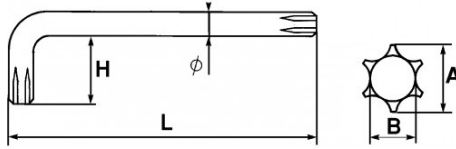

DESCRIPTION

ResisTorx® elbow hexagonal keys

Resistorx Allen keys.

STANDARDS / DIRECTIVES

NF EN ISO 10664

SPECIFIC DATA

SAM Outillage

10 rue Camille de Rochetaillée
42000 Saint-Etienne - France

RCS Saint-Etienne B 338 002 231 | SAS au capital de 8 189 583 €

<https://www.sam-outillage.com/>

Photos and texts not contractually binding. Do not litter. Document generated on 2024-04-24 07:01:16

Designation	RESISTORX OFFSET MALE KEY 25 MM
Sales reference	59-25
L (mm)	60
Weight (g)	10
H (mm)	20
A (mm)	4.3
Diameter (mm)	4.5
Pattern	T25
B (mm)	3.1
Guarantee	O