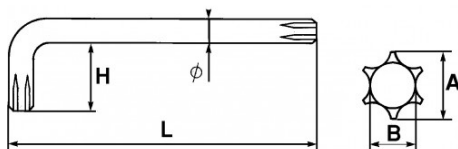

Designation	RESISTORX OFFSET MALE KEY 20 MM
Sales reference	59-20
L (mm)	57
Weight (g)	8
H (mm)	19
A (mm)	3.8
Diameter (mm)	3.8
Pattern	T20
B (mm)	2.7
Guarantee	O

**Guarantee applied**

**O | SAM TOOL guarantee.**