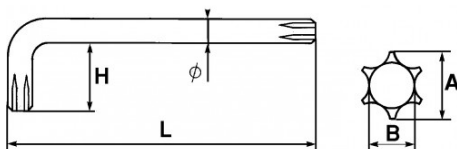

Photos and texts not contractually binding. Do not litter. Document generated on 2024-04-24 05:44:38

DESCRIPTION

ResisTorx® elbow hexagonal keys

Resistorx Allen keys.

STANDARDS / DIRECTIVES

NF EN ISO 10664

Designation	RESISTORX OFFSET MALE KEY 15 MM
Sales reference	59-15
L (mm)	54
Weight (g)	5
H (mm)	18.5
A (mm)	3.4
Diameter (mm)	3.8
Pattern	T15
B (mm)	2.3
Guarantee	O

Guarantee applied

O | SAM TOOL guarantee.