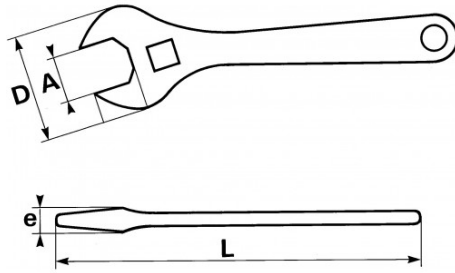

DESCRIPTION

10" sheathed adjustable wrench

Sheathed adjustable wrench: Comfort: non-slip two-material handle, agreeable grip. Precision: fine head angled at 15°
Strength: hydrocarbon, impact, UV and high-heat resistant handle. Fine nose. Flush fit rack.

SPECIFIC DATA

SAM Outillage

10 rue Camille de Rochetaillée
42000 Saint-Etienne - France

RCS Saint-Etienne B 338 002 231 | SAS au capital de 8 189 583 €

<https://www.sam-outillage.com/>

Photos and texts not contractually binding. Do not litter. Document generated on 2024-05-09 16:15:05

Designation	ADJUSTABLE WRENCH 12
Sales reference	54-GAE12
L (mm)	305
Weight (g)	665
e (mm)	18
D (mm)	79
P (mm)	30
A (mm)	35
L"	12
Guarantee	O SAM TOOL guarantee.

Guarantee applied

O | SAM TOOL guarantee.