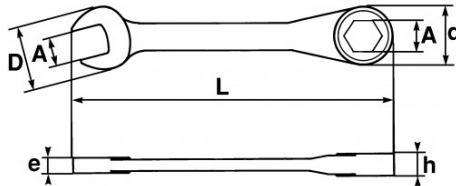

Security: Inverter integrated in the key.

STANDARDS / DIRECTIVES

NF ISO 691, NF ISO 1711-1

SPECIFIC DATA

Designation	SHORT RATCHET COMBINATION SPANNER 14 MM WITH FME CLIP
Sales reference	50-FA14-FME
L (mm)	113
Weight (g)	80
H (mm)	9.2
d (mm)	29
e (mm)	7.9
D (mm)	29.1
A (mm)	14
Guarantee	O

SAM Outillage

10 rue Camille de Rochetaillée
42000 Saint-Etienne - France

RCS Saint-Etienne B 338 002 231 | SAS au capital de 8 189 583 €

<https://www.sam-outillage.com/>