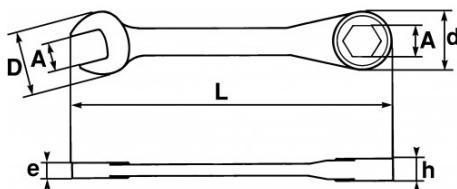

40% shorter than a classic spanner.

Return angle of 5°.

Safety: Reverser integrated in the spanner.

SPECIFIC DATA

Designation	SHORT RATCHET COMBINATION SPANNER 12
Sales reference	50-FA12
L (mm)	105
Weight (g)	60
H (mm)	9.1
d (mm)	25
e (mm)	6.3
D (mm)	25.6
A (mm)	12
Guarantee	O

**SAM Outillage**

10 rue Camille de Rochetaillée  
 42000 Saint-Etienne - France