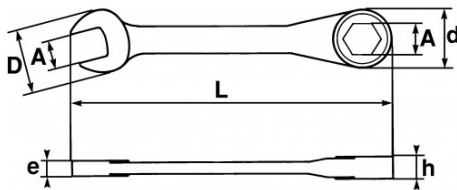

STANDARDS / DIRECTIVES

NF ISO 691, NF ISO 1711-1, NF ISO 3318, NF ISO 7738, DIN 3113, ISO 691, ISO 3318, ISO 1711-1, DIN ISO 1711-1, DIN ISO 691

SPECIFIC DATA

Designation	SHORT RATCHET COMBINATION SPANNER 10
Sales reference	50-FA10
L (mm)	94
Weight (g)	43
H (mm)	7.8
d (mm)	21
e (mm)	6.1
D (mm)	21.2
A (mm)	10
Guarantee	O

SAM Outillage

10 rue Camille de Rochetaillée
42000 Saint-Etienne - France

RCS Saint-Etienne B 338 002 231 | SAS au capital de 8 189 583 €

<https://www.sam-outillage.com/>