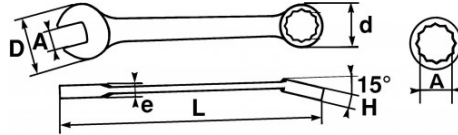

### Set of 8 ratchet and open-end ratchet effect spanners

Version with fast ratchet-effect open-end: Dimensions: 8-10-11-13-16-17-18-19 mm. SPEED AND PRECISION: Eye: Speed of execution thanks to the 72-tooth ratchet system with a return angle of 5°. Low deflection. Open-end: ratchet-effect open-end which means you do not have to withdraw constantly when tightening. SAFETY: Reverser integrated in the body of the product: no risk of accidental reversals. COMFORT: Spanner with smooth finish for a comfortable grip. Spanner tilted to allow your hand to pass. Bright polished finish. Surface Drive profile to protect the nuts.

SPECIFIC DATA

Designation	SET OF 8 RATCHET AND OPEN-END RATCHET EFFECT SPANNERS
Sales reference	50-CFJ8
Weight (g)	1080
Number of tools	8
Guarantee	O   SAM TOOL guarantee.

**Guarantee applied**

**O | SAM TOOL guarantee.**