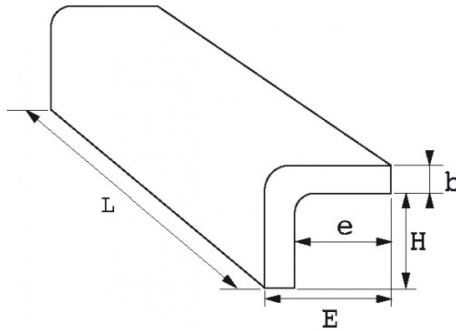

Designation	SET OF MORDACHE 125MM FIBER GLASS
Sales reference	399-MF2
L (mm)	125
E (mm)	24
Weight (g)	300
H (mm)	27
b (mm)	3
e (mm)	10
Guarantee	C

**Guarantee applied**

**C | Consumable**

The products in this category will not be replaced and are subject to normal wear phenomena.