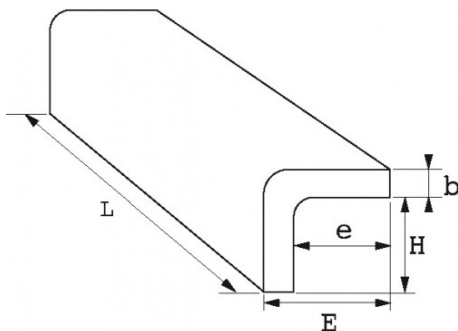

Photos and texts not contractually binding. Do not litter. Document generated on 2024-04-27 06:45:48

Designation	SET OF CHUCK JAWS 150 MM RUBBER
Sales reference	399-MCA3
L (mm)	150
E (mm)	24
Weight (g)	350
H (mm)	27
b (mm)	3
e (mm)	10
Guarantee	C