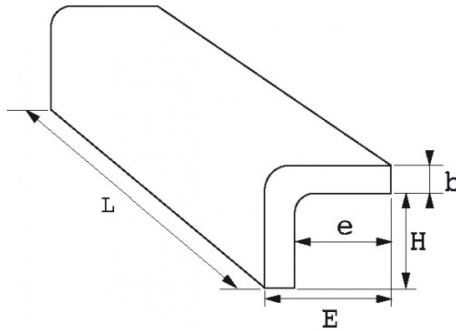

Photos and texts not contractually binding. Do not litter. Document generated on 2024-04-27 09:58:03

Designation	SET OF CHUCK JAWS 125 MM RUBBER
Sales reference	399-MCA2
L (mm)	125
E (mm)	24
Weight (g)	300
H (mm)	27
b (mm)	3
e (mm)	10
Guarantee	C