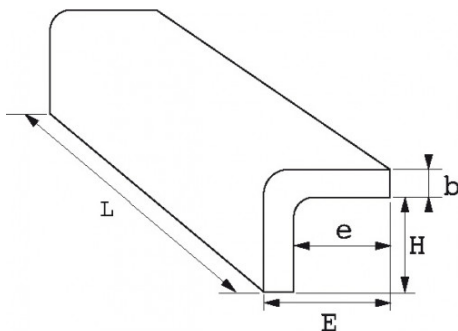

Designation	SET OF CHUCK JAWS 105 MM RUBBER
Sales reference	399-MCA1
L (mm)	105
E (mm)	24
Weight (g)	250
H (mm)	27
b (mm)	3
e (mm)	10
Guarantee	C

**Guarantee applied**

**C | Consumable**

The products in this category will not be replaced and are subject to normal wear phenomena.