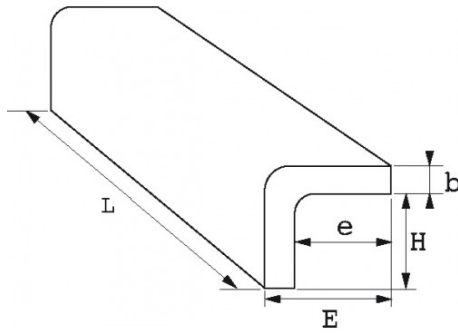

Sales reference	L (mm)	E (mm)	Weight (g)	H (mm)	b (mm)	e (mm)	Guarantee
399-MCA3	150	24	350	27	3	10	C
399-MCA2	125	24	300	27	3	10	C
399-MCA1	105	24	250	27	3	10	C

Guarantee applied

C | Consumable

The products in this category will not be replaced and are subject to normal wear phenomena.

[>> Find out more](#)